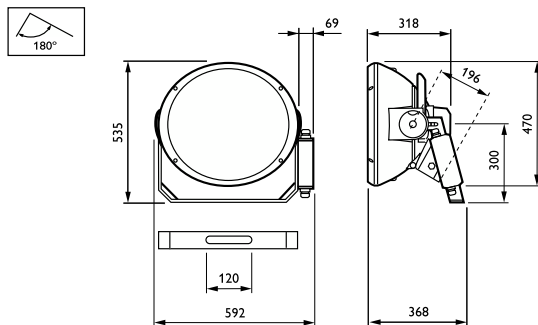

Optical cover shape	-
Optical cover finish	-
Overall height	535 mm
Effective projected area	0.2 m <sup>2</sup>

## Dimensional drawing