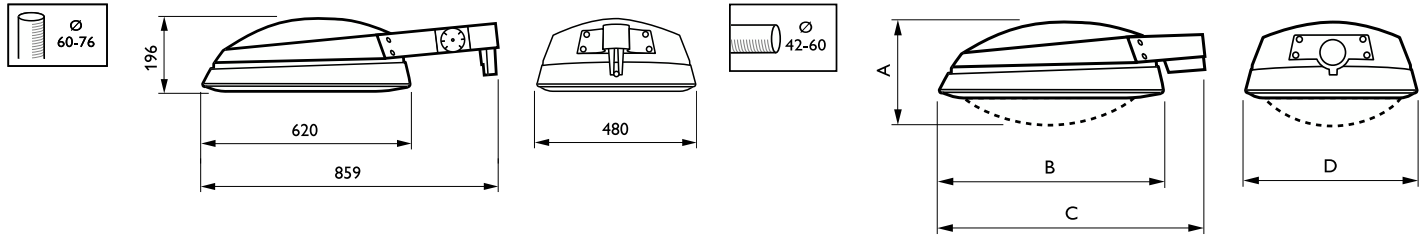

Material Nr. (12NC)	910502225018
Numerator - Quantity Per Pack	1
EAN/UPC - Product/Case	8727900502848
Numerator - Packs per outer box	1

EAN/UPC - Case	8727900502848

Dimensional drawing

Product	A	B	C	D
CGP431 CDO-TT70W K II OR FG GR SND 60S	196 mm	620 mm	740 mm	480 mm