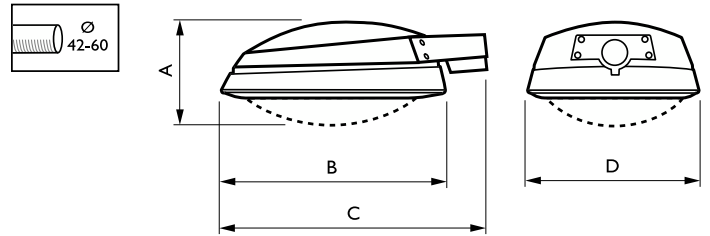

## CGP431 CDO-TT150W K II OR FG GR SND 60S

CITY SOUL, MASTER CityWhite CDO-TT, 150 W, Open CT-POT, Flat glass, Side-entry for diameter 60 mm

CitySoul is a family of modular street-lighting luminaires featuring state-of-the-art lamp and gear technologies – including LED – and offering outstanding optical performance. Its classic design merges well with today’s urban environment. The simple, flat, ellipsoidal form of the luminaire creates an elegant light-point. Suitable for side-entry, suspended or post-top installation, and with its adjustable beam and light trespass accessories, this versatile luminaire fits every application. CitySoul comes in two sizes, along with a complete range of dedicated masts and brackets.

### Product data

General Information		Power Consumption	
Lamp family code	CDO-TT [MASTER CityWhite CDO-TT]	Power Consumption	150 W
Gear	CONV [Conventional]	Mechanical and Housing	
Photocell	-	Housing Color	Grey
Product family code	CGP431 [CITY SOUL]	Mounting device	Side-entry for diameter 60 mm
Embedded control	-	Overall length	740 mm
CE mark	Yes	Overall width	480 mm
ENEC mark	ENEC mark	Approval and Application	
Light Technical		Ingress protection code	IP66 [Dust penetration-protected, jet-proof]
Number of light sources	1	Mech. impact protection code	IK08 [5 J vandal-protected]
Optical cover type	Flat glass	Protection class IEC	Safety class II
Optic type outdoor	Open CT-POT	Product Data	
Operating and Electrical		Full product code	872790050286200
Input Voltage	230 V	Order product name	CGP431 CDO-TT150W K II OR FG GR SND 60S

Dimensional drawing

Product	A	B	C	D
CGP431 CDO-TT150W K II OR FG GR SND 60S	196 mm	620 mm	740 mm	480 mm