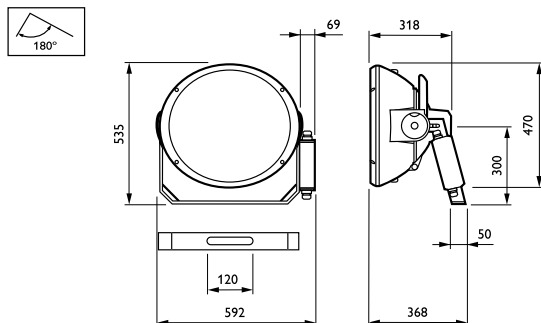

Temperature

Ambient temperature range	-30 to +35 °C
---------------------------	---------------

Controls and Dimming

Dimmable	No
Constant light output	No

Mechanical and Housing

Housing Material	Aluminum
Reflector material	Aluminum
Optic material	Aluminum
Optical cover material	-
Fixation material	Steel
Housing Color	Aluminum
Mounting device	Mounting bracket adjustable

Optical cover shape	-
Optical cover finish	-
Overall height	535 mm
Effective projected area	0.2 m ²

Approval and Application

Ingress protection code	IP65 [Dust penetration-protected, jet-proof]
Mech. impact protection code	IK08 [5 J vandal-protected]
Surge Protection (Common/Differential)	-
Sustainability rating	-
Protection class IEC	Safety class I

Application Conditions

Maximum dim level	Not applicable
-------------------	----------------

Product Data

Order product name	MVF404 MHN-SEH2000W/956 B8 SI
Full product name	MVF404 MHN-SEH2000W/956 B8 SI
Full product code	872790060409200
Order code	910502279218
Material Nr. (12NC)	910502279218
Numerator - Quantity Per Pack	1
EAN/UPC - Product/Case	8727900604092
Numerator - Packs per outer box	1
EAN/UPC - Case	8727900604092

Dimensional drawing

ArenaVision MVF404