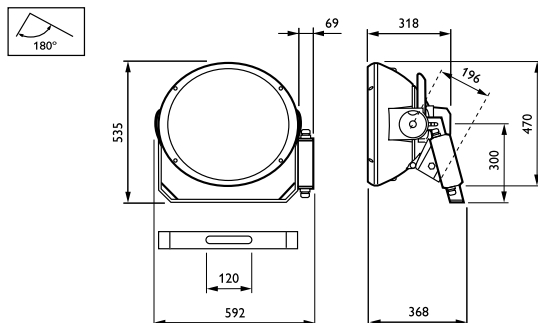

Optical cover shape	-
Optical cover finish	-
Overall height	535 mm
Effective projected area	0.2 m <sup>2</sup>

## Dimensional drawing