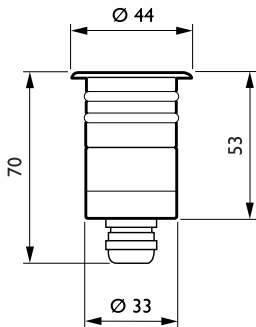

Numerator - Quantity Per Pack 1

Numerator - Packs per outer box 6

Material Nr. (12NC) 910503674118

Net Weight (Piece) 0.335 kg

Dimensional drawing

AmphiLux BBD/BVD400