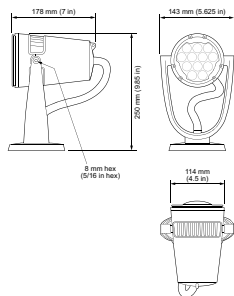

eW Burst Compact Powercore

Order code	523-000059-22
Numerator - Quantity Per Pack	1
Numerator - Packs per outer box	4
Material Nr. (12NC)	910503701938
Net Weight (Piece)	3.500 kg
Catalog Number	523-000059-22

Catalog Number Description	eW Burst Compact Powercore, 2700 K, 8° (No Spread Lens), White Housing, CQC, Architectural

Dimensional drawing

BCP463 12xLED-HB/2700K 100-277V 10 WH CC