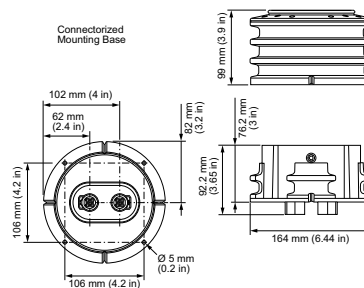

Lumen Maintenance 70% at 50 °C	40000
Reported	
Application conditions	
Ambient temperature range	-40 to +50 °C
Product data	
Full product code	871829138149599
Order product name	BCP780 LED-HB/RGB 100-240V TSDM SI CE UL
	CE UL
EAN/UPC – product	8718291381495
Order code	123-000022-00
SAP numerator – quantity per pack	1
Numerator – packs per outer box	4
SAP material	910503702579
Net Weight (Piece)	1.500 kg
Commercial Code	123-000022-00
Catalogue number description	ArchiPoint iColor Powercore, Translucent Dome Lens with Conduit Mounting Base, M25 (metric size conduit)

Dimensional drawing

BCP780 LED-HB/RGB 100-240V TSDM SI CE UL

BCP780 LED-HB/RGB 100-240V TSDM SI CE UL

BCP780 LED-HB/RGB 100-240V TSDM SI CE UL

BCP780 LED-HB/RGB 100-240V TSDM SI CE UL

Dimensional drawing

BCP780 LED-HB/RGB 100-240V TSDM SI CE UL