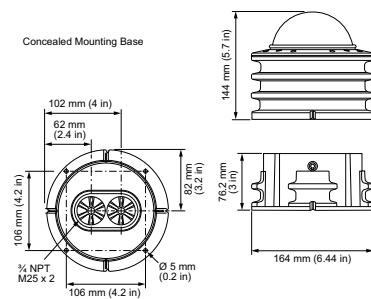

ArchiPoint iColor

Colour	Silver
Approval and application	
Ingress protection code	IP66 [Dust penetration-protected, jet-proof]
Energy Efficiency Class	G
Mech. impact protection code	IK10 [20 J vandal-resistant]
Vibration standard	Complies with ANSI C136.31, 3G
FCC mark	FCC Class A
Vibration rating	Complies with ANSI C136.31, 3G
	953156
Initial performance (IEC compliant)	
Initial luminous flux (system flux)	501 lm
Initial LED luminaire efficacy	17.6 lm/W
Initial input power	25 W
Over time performance (IEC compliant)	
Lumen Maintenance 50% at 25 °C	100000
Reported	
Lumen Maintenance 50% at 50 °C	70000
Reported	
Lumen Maintenance 70% at 25 °C	70000
Reported	

Lumen Maintenance 70% at 50 °C	40000
Reported	
Application conditions	
Ambient temperature range	-40 to +50 °C
Product data	
Full product code	871829138149599
Order product name	BCP780 LED-HB/RGB 100-240V TSDM SI CE UL
	CE UL
EAN/UPC – product	8718291381495
Order code	123-000022-00
SAP numerator – quantity per pack	1
Numerator – packs per outer box	4
SAP material	910503702579
Net Weight (Piece)	1.500 kg
Commercial Code	123-000022-00
Catalogue number description	ArchiPoint iColor Powercore, Translucent Dome Lens with Conduit Mounting Base, M25 (metric size conduit)

Dimensional drawing

BCP780 LED-HB/RGB 100-240V TSDM SI CE UL