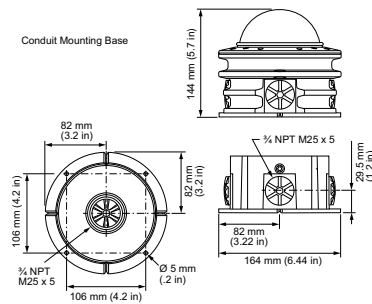

BCP780 LED-HB/RGB 100-240V TSDM SI CE UL