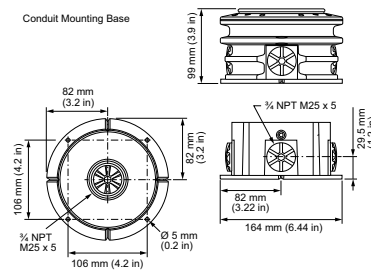

Lumen Maintenance 70% at 50 °C	40000
Reported	
Application conditions	
Ambient temperature range	-40 to +50 °C
Product data	
Full product code	871829138149599
Order product name	BCP780 LED-HB/RGB 100-240V TSDM SI CE UL
	CE UL
EAN/UPC – product	8718291381495
Order code	123-000022-00
SAP numerator – quantity per pack	1
Numerator – packs per outer box	4
SAP material	910503702579
Net Weight (Piece)	1.500 kg
Commercial Code	123-000022-00
Catalogue number description	ArchiPoint iColor Powercore, Translucent Dome Lens with Conduit Mounting Base, M25 (metric size conduit)

Dimensional drawing

BCP780 LED-HB/RGB 100-240V TSDM SI CE UL

BCP780 LED-HB/RGB 100-240V TSDM SI CE UL

BCP780 LED-HB/RGB 100-240V TSDM SI CE UL

BCP780 LED-HB/RGB 100-240V TSDM SI CE UL

Dimensional drawing

BCP780 LED-HB/RGB 100-240V TSDM SI CE UL