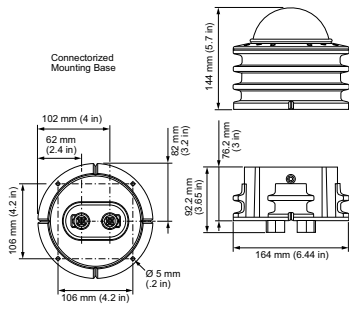

Lumen Maintenance 70% at 50 °C	40000
Reported	
Application conditions	
Ambient temperature range	-40 to +50 °C
Product data	
Full product code	871829138149599
Order product name	BCP780 LED-HB/RGB 100-240V TSDM SI CE UL
	CE UL
EAN/UPC – product	8718291381495
Order code	123-000022-00
SAP numerator – quantity per pack	1
Numerator – packs per outer box	4
SAP material	910503702579
Net Weight (Piece)	1.500 kg
Commercial Code	123-000022-00
Catalogue number description	ArchiPoint iColor Powercore, Translucent Dome Lens with Conduit Mounting Base, M25 (metric size conduit)

Dimensional drawing

BCP780 LED-HB/RGB 100-240V TSDM SI CE UL

BCP780 LED-HB/RGB 100-240V TSDM SI CE UL

BCP780 LED-HB/RGB 100-240V TSDM SI CE UL

BCP780 LED-HB/RGB 100-240V TSDM SI CE UL

Dimensional drawing

BCP780 LED-HB/RGB 100-240V TSDM SI CE UL