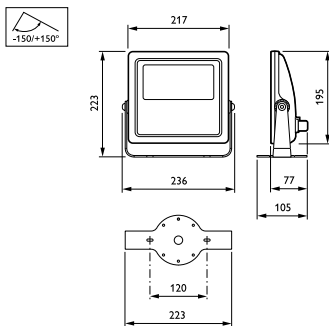

### Product Data

Full product code	871829138302499
Order product name	BCP413 18xLED-HB/AM 100-240 20 CE CQC
EAN/UPC - Product	8718291383024
Order code	910503702918
Numerator - Quantity Per Pack	1
Numerator - Packs per outer box	4
Material Nr. (12NC)	910503702918
Net Weight (Piece)	2.770 kg

### Dimensional drawing

Vaya