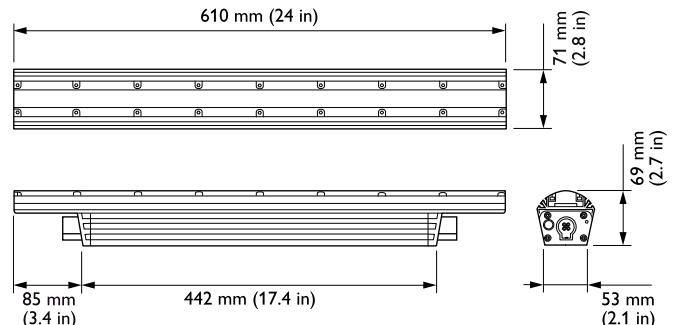

Application Conditions

Ambient temperature range	-40 to +50 °C
---------------------------	---------------

Product Data

Full product code	871829160410599
Order product name	BCS467 15x30 RGB L609
EAN/UPC – product	8718291604105
Order code	123-000079-27
SAP numerator – quantity per pack	1
Numerator – packs per outer box	4
SAP material	910503703354
SAP net weight (piece)	2.700 kg
Commercial Code	123-000079-27
Catalogue number description	ColorGraz e QLX Powercore, RGB, 15° x 30° Beam Angle, 610 mm (2 ft)

Dimensional drawing

Graze

Graze