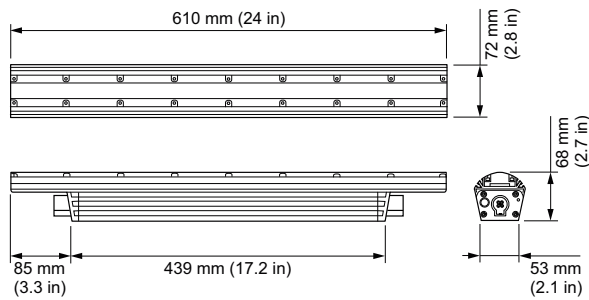

Application Conditions

Ambient temperature range	-40 to +50 °C
---------------------------	---------------

Product Data

Full product code	871829160410599
Order product name	BCS467 15x30 RGB L609
EAN/UPC – product	8718291604105
Order code	123-000079-27
SAP numerator – quantity per pack	1
Numerator – packs per outer box	4
SAP material	910503703354
SAP net weight (piece)	2.700 kg
Commercial Code	123-000079-27
Catalogue number description	ColorGraz e QLX Powercore, RGB, 15° x 30° Beam Angle, 610 mm (2 ft)

Dimensional drawing

Graze

Graze