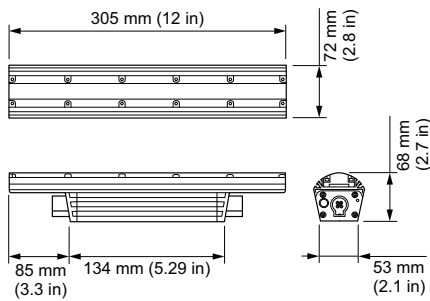

eColor Graze QLX Powercore

eColor Graze QLX Powercore, Blue, 60° x 30° Beam Angle, 305 mm (1 ft)

Blue - 60° x 30° - 305 mm - Aluminum

Many architectural structures need a linear fixture capable of illuminating several storeys with minimal setback and reduced power consumption. Property owners/end users need a controllable product capable of dynamic illumination to draw attention to their establishments and emphasize their brands. Graze QLX Powercore is capable of illuminating over 10 meters at very close setback distances. Powercore technology enables simple installation and long product run lengths.

Product data

General Information		Input frequency	
Lamp family code	LED-HB [LED High Brightness]	50 to 60 Hz	
Light source colour	Blue	Controls and Dimming	
Light source replaceable	No	Dimmable	Yes
Driver included	Yes	Mechanical and Housing	
Optical cover/lens type	PC-UV [Polycarbonate bowl/cover UV-resistant]	Housing material	Aluminum extruded
Luminaire light beam spread	60° x 30°	Optic material	Polycarbonate
Protection class IEC	Safety class I (I)	Optical cover/lens material	Polycarbonate
CE mark	CE mark	Length	305 mm
UL mark	UL and cUL mark	Colour	Aluminum
Lifetime to 70% luminous flux	100000 h	Approval and Application	
Operating and Electrical		Ingress protection code	IP66 [Dust penetration-protected, jet-proof]
Input Voltage	100 to 277 V	Mech. impact protection code	IK10 [20 J vandal-resistant]

EAN/UPC – product	8718291606857
Order code	223-000081-18
SAP numerator – quantity per pack 1	
Numerator – packs per outer box	4
SAP material	910503703487
Net Weight (Piece)	1.200 kg
Commercial Code	223-000081-18
Commercial Code	eColor Graze QLX Powercore, Blue, 60° x 30° Beam Angle, 305 mm (1 ft)

Dimensional drawing

Graze