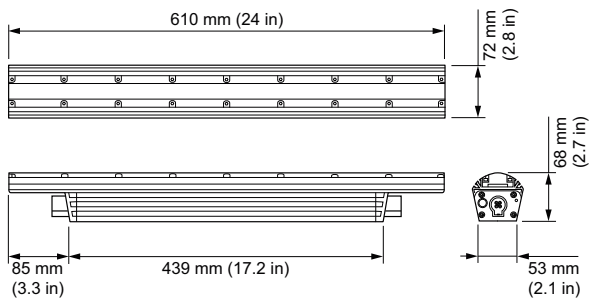

eColor Graze QLX Powercore

Vibration standard	Complies with ANSI C136.31, 3G
Vibration rating	Complies with ANSI C136.31, 3G
Initial Performance (IEC Compliant)	
Initial input power	28 W
Application Conditions	
Ambient temperature range	-40 to +50 °C
Product Data	
Full product code	871829160703899
Order product name	BCS447 60x30 RD L609

EAN/UPC – product	8718291607038
Order code	223-000081-36
SAP numerator – quantity per pack 1	
Numerator – packs per outer box	4
SAP material	910503703506
Net Weight (Piece)	2.700 kg
Commercial Code	223-000081-36
Commercial Code	eColor Graze QLX Powercore, Red, 60° x 30° Beam Angle, 610 mm (2 ft)

Dimensional drawing

Graze