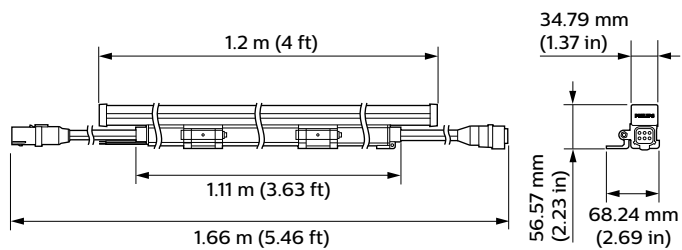

Vaya Linear LP

Lumen Maintenance 80% at 40°C Reported	60000
Lumen Maintenance 90% at 25°C Reported	33000
Lumen Maintenance 90% at 40°C Reported	32000

Application Conditions

Ambient temperature range	-40 to +104 °F

Product Data

Order product name	BCP422 28x84 2700 L1200 CE
EAN/UPC - Product	8718291621201

Order code	910503704460
Local order code	.
Numerator - Quantity Per Pack	1
Numerator - Packs per outer box	4
Material Nr. (12NC)	910503704460
Net Weight (Piece)	2.150 kg

Dimensional drawing

Vaya