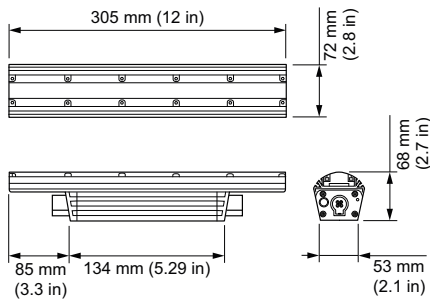

ColorGrazе MX4 Powercore

Vibration rating	Complies with ANSI C136.31, 3G
	887819

Initial performance (IEC compliant)

Initial luminous flux (system flux)	628 lm
Initial LED luminaire efficacy	34.9 lm/W
Initial input power	18.5 W

Over time performance (IEC compliant)

Lumen Maintenance 50% at 25 °C Reported	75000
Lumen Maintenance 50% at 50 °C Reported	70000
Lumen Maintenance 70% at 25 °C	100000
Calculated	
Lumen Maintenance 70% at 25 °C Reported	70000
Lumen Maintenance 70% at 50 °C	100000
Calculated	
Lumen Maintenance 70% at 50 °C Reported	65000

Application conditions

Ambient temperature range	-40 to +50 °C

Product data

Full product code	871829161980299
Order product name	BCS559 30x60 RGBW L305
EAN/UPC – product	8718291619802
Order code	423-000001-03
SAP numerator – quantity per pack	1
Numerator – packs per outer box	4
SAP material	910503704684
Net Weight (Piece)	1.200 kg
Commercial Code	423-000001-03
Catalogue number description	ColorGrazе MX4 Powercore, RGBW, 30° x 60° Beam Angle, 305 mm (1 ft)

Dimensional drawing

BCS559 30x60 RGBW L305