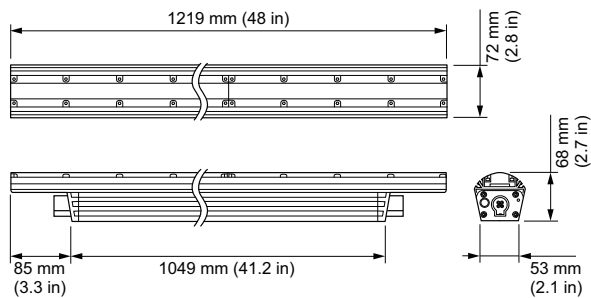

Initial performance (IEC compliant)

Initial luminous flux (system flux)	2488 lm
Initial LED luminaire efficacy	34.4 lm/W
Initial input power	74 W

Over time performance (IEC compliant)

Lumen Maintenance 50% at 25°C	75000
Reported	

Lumen Maintenance 50% at 50°C	70000
Reported	
Lumen Maintenance 70% at 25°C	100000
Calculated	
Lumen Maintenance 70% at 25°C	70000
Reported	
Lumen Maintenance 70% at 50°C	100000
Calculated	
Lumen Maintenance 70% at 50°C	65000
Reported	

Application conditions

Ambient temperature range	-40 to +50 °C

Product data

Full product code	871829161964200
Order product name	BCS559 15x30 RGBW L1219
EAN/UPC - Product	8718291619642
Order code	423-000001-17
Numerator - Quantity Per Pack	1
Numerator - Packs per outer box	1
Material Nr. (12NC)	910503704698
Net Weight (Piece)	4.700 kg
Catalog Number	423-000001-17
Catalog Number Description	ColorGraz e MX4 Powercore, RGBW, 15° x 30° Beam Angle, 1219 mm (4 ft)

Dimensional drawing

BCS559 15x30 RGBW L1219