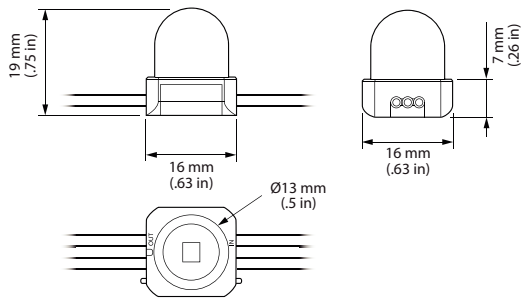

iColor Flex MX gen2

Lumen Maintenance 70% at 25 °C Calculated	60000
Lumen Maintenance 70% at 25 °C Reported	60000
Lumen Maintenance 70% at 50 °C Calculated	60000
Lumen Maintenance 70% at 50 °C Reported	60000

Application conditions

Ambient temperature range	-40 to +50 °C

Product data

Full product code	871829162290199
Order product name	BGC494 50 RGB TSDM4 WH
EAN/UPC – product	8718291622901

Order code	101-000076-00
SAP numerator – quantity per pack	1
Numerator – packs per outer box	12
SAP material	910503705490
Net Weight (Piece)	0.683 kg
Commercial Code	101-000076-00
Catalogue number description	iColor Flex MX gen2, Translucent Dome Lens, White Housing, 4 in On-Center Node Spacing

IP66

Dimensional drawing

BGC494 50 RGB TSDM4 WH