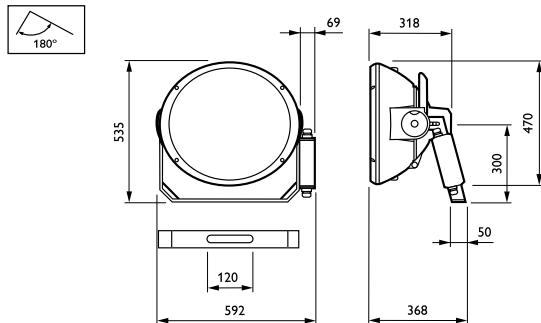

Optical cover/lens finish	-
Overall height	535 mm
Effective projected area	0.2 m <sup>2</sup>

## Dimensional drawing