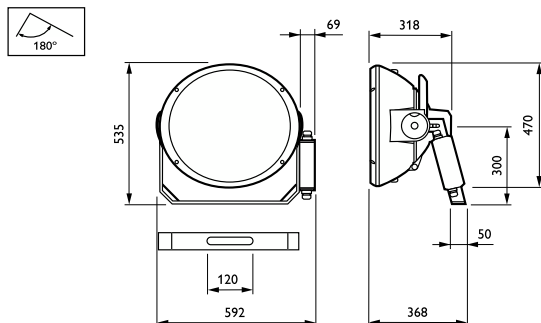

Optical cover shape	-
Optical cover finish	-
Overall height	535 mm
Effective projected area	0.2 m <sup>2</sup>

## Dimensional drawing