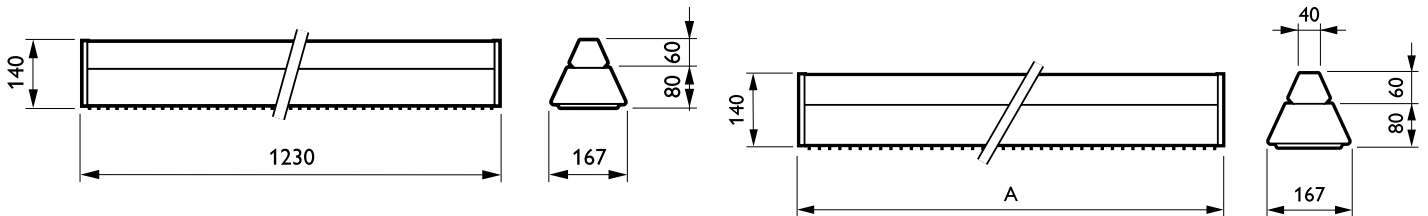

Maxos TL-D, trapeze reflectors and optics

4MX093 1 36 L-T WH

MAXOS LLT8, 1, 36 W

The sturdy trapeze reflectors for TL-D are designed for standard applications in industry, supermarkets, and shops. They are made of steel with a white or silver coating. The reflectors are optimised for electrical units holding 1 or 2 TL-D lamps and provide an excellent light output ratio. There are basic trapeze reflectors without a mirror inlay and trapeze reflectors with different aluminium mirror inlays. These are suitable for wide beam, narrow beam, and asymmetrical wall washing light distributions. Moreover, perforated and slotted trapeze reflectors, without mirror inlays, can be ordered as design elements or to create an indirect uplighting effect. For glare reduction, the trapeze reflector can be equipped with a steel louver that has a white or silver coating. To use emergency lighting by separately connected orientation light units (E27-sockets), special trapeze reflectors with a cut-off must be selected. The length of this reflector corresponds with that of the 58 W trunking length. A 36 W-electrical unit plus the orientation light unit will fill this length. The reflectors are fixed on the electrical units via a simple click-in. The reflectors can also be connected to each other in a line without additional coupling pieces, as they are delivered with an integrated connection side at one end of the reflector. At the beginning and the end of the lightline end plates, as accessories, are available.

Approval and Application	
Ingress protection code	-

Product Data	
Order product name	4MX093 1 36 L-T WH
Full product name	4MX093 1 36 L-T WH

Full product code	403073261457899
Order code	61457899
Material Nr. (12NC)	910605103326
Numerator - Quantity Per Pack	1
EAN/UPC - Product/Case	4030732614578
Numerator - Packs per outer box	6
EAN/UPC - Case	4030732215669

Dimensional drawing

Product

4MX093 1 36 L-T WH