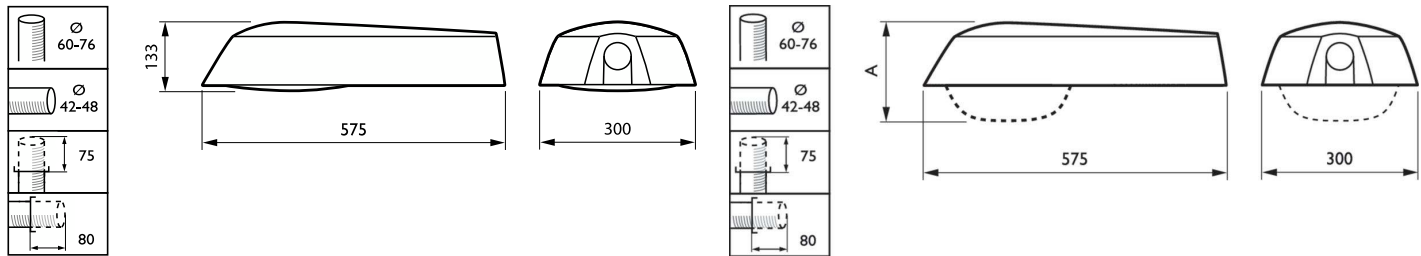

Koffer² SGP070

Mech. impact protection code	IK08 [5 J vandal-protected]
Protection class IEC	Safety class II
Product Data	
Order product name	SGP070 CPO-TW140W K EB II FG
Full product name	SGP070 CPO-TW140W K EB II FG
Full product code	403073222721100
Order code	22721100

Material Nr. (12NC)	910616594021
Numerator - Quantity Per Pack	1
EAN/UPC - Product/Case	4030732227211
Numerator - Packs per outer box	1
EAN/UPC - Case	4030732227211

Dimensional drawing

Product	A
SGP070 CPO-TW140W K EB II FG	133 mm