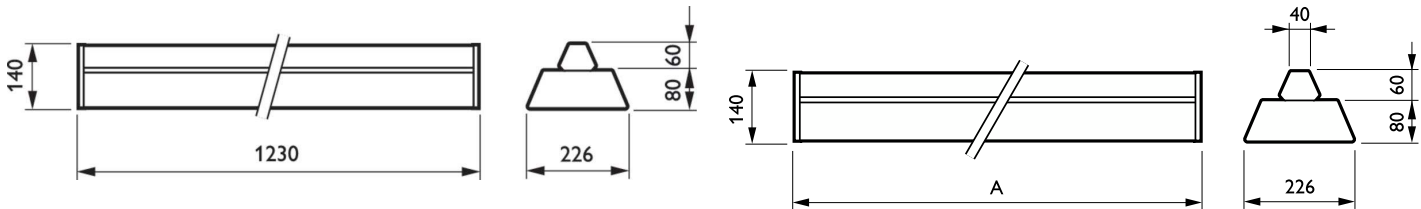

Maxos TL-D, trapeze reflectors and optics

4MX092 2 36 T WH

MAXOS R T8, 2, 36 W

The sturdy trapeze reflectors for TL-D are designed for standard applications in industry, supermarkets, and shops. They are made of steel with a white or silver coating. The reflectors are optimised for electrical units holding 1 or 2 TL-D lamps and provide an excellent light output ratio. There are basic trapeze reflectors without a mirror inlay and trapeze reflectors with different aluminium mirror inlays. These are suitable for wide beam, narrow beam, and asymmetrical wall washing light distributions. Moreover, perforated and slotted trapeze reflectors, without mirror inlays, can be ordered as design elements or to create an indirect uplighting effect. For glare reduction, the trapeze reflector can be equipped with a steel louver that has a white or silver coating. To use emergency lighting by separately connected orientation light units (E27-sockets), special trapeze reflectors with a cut-off must be selected. The length of this reflector corresponds with that of the 58 W trunking length. A 36 W-electrical unit plus the orientation light unit will fill this length. The reflectors are fixed on the electrical units via a simple click-in. The reflectors can also be connected to each other in a line without additional coupling pieces, as they are delivered with an integrated connection side at one end of the reflector. At the beginning and the end of the lightline end plates, as accessories, are available.

Product data

General Information		Light Technical	
Accessory color	White	Number of light sources	2
Product family code	4MX092 [MAXOS R T8]		

Maxos TL-D, trapeze reflectors and optics

Operating and Electrical	
Power Consumption	36 W
Approval and Application	
Ingress protection code	IP20 [Finger-protected]
Product Data	
Order product name	4MX092 2 36 T WH
Full product name	4MX092 2 36 T WH

Dimensional drawing

Product

4MX092 2 36 T WH