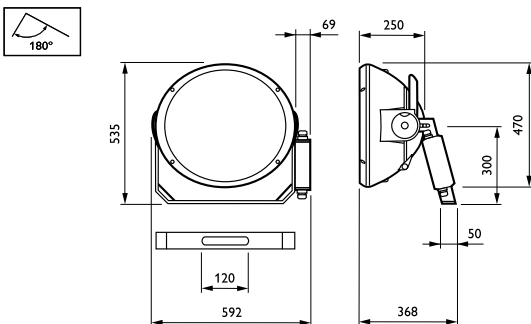

## Mechanical and Housing

Housing Material	Aluminum
Reflector material	Aluminum
Optic material	Aluminum
Optical cover material	-
Fixation material	Steel
Housing Color	Aluminum

Mounting device	Mounting bracket adjustable
Optical cover shape	-
Optical cover finish	-
Overall height	535 mm
Effective projected area	0.19 m²

## Dimensional drawing