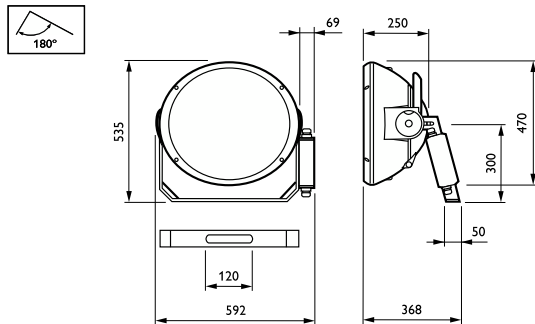

## Mechanical and Housing

Housing Material	Aluminum
Reflector material	Aluminum
Optic material	Aluminum
Optical cover material	-
Fixation material	Steel
Housing Color	Aluminum

Mounting device	Mounting bracket adjustable
Optical cover shape	-
Optical cover finish	-
Overall height	535 mm
Effective projected area	0.19 m²

## Dimensional drawing