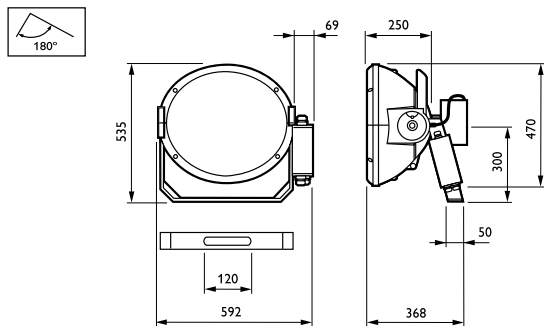

Mounting device	Mounting bracket adjustable
Optical cover shape	-
Optical cover finish	-
Overall height	535 mm
Effective projected area	0.19 m ²

Approval and Application

Ingress protection code	IP65 [Dust penetration-protected, jet-proof]
Mech. impact protection code	IK08 [5 J vandal-protected]
Surge Protection (Common/Differential)	-
Sustainability rating	-
Protection class IEC	Safety class I

Application Conditions

Maximum dim level	Not applicable
-------------------	----------------

Product Data

Order product name	MVF403 MHN-SA2000W/956 A5 HRE
Full product name	MVF403 MHN-SA2000W/956 A5 HRE
Full product code	871829106909600
Order code	06909600
Material Nr. (12NC)	910925747912
Numerator - Quantity Per Pack	1
EAN/UPC - Product/Case	8718291069096
Numerator - Packs per outer box	1
EAN/UPC - Case	8718291069096

Dimensional drawing

ArenaVision MVF403