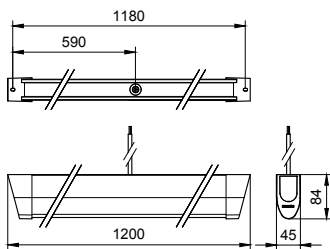

Temperature

Ambient temperature range	0 to +35 °C

Controls and Dimming

Dimmable	No
Driver/power unit/transformer	Power supply unit (On/Off)
Control interface	-
Constant light output	No

Mechanical and Housing

Housing Material	Polycarbonate
Reflector material	Steel
Optic material	Polycarbonate
Optical cover material	Polycarbonate
Fixation material	Stainless steel
Housing Color	White
Optical cover finish	Opal
Overall length	1,200 mm
Overall width	45 mm

Overall height	84 mm

Dimensions (Height x Width x Depth)	84 x 45 x 1200 mm

Approval and Application

Ingress protection code	IP40 [Wire-protected]
Mech. impact protection code	IK03 [0.3 J]
Protection class IEC	Safety class I

Initial Performance (IEC Compliant)

Luminous flux tolerance	+/-10%
Initial chromaticity	SDCM<5
Power consumption tolerance	+/-10%

Over Time Performance (IEC Compliant)

Median useful life L70B50	50,000 hour(s)
Median useful life L80B50	45,000 hour(s)
Median useful life L90B50	40,000 hour(s)

Application Conditions

Maximum dim level	Not applicable

Product Data

Order product name	CR388C LED20 NW L120 PSU EN
Full product name	CR388C LED20 NW L120 PSU EN
Full product code	911401518741
Order code	911401518741
Material Nr. (12NC)	911401518741
Numerator - Quantity Per Pack	1
Numerator - Packs per outer box	1

Dimensional drawing