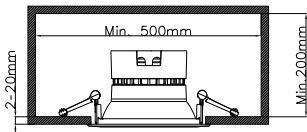

Product data

General Information		Power Consumption	
Light source replaceable	No	Power Consumption	22 W
Number of gear units	1 unit	Power Factor (Fraction)	0.9
CE mark	CE mark	Temperature	
ENEC mark	-	Ambient temperature range	-20 to +40 °C
Glow-wire test	Temperature 650 °C, duration 30 s	Controls and Dimming	
Light Technical		Dimmable	No
Correlated Color Temperature (Nom)	6500 K	Driver/power unit/transformer	Power supply unit (On/Off)
Number of light sources	1	Constant light output	Yes
Light source color	865 cool daylight	Mechanical and Housing	
Optic type	Beam angle 60 to 120°	Housing Material	Aluminum
Optical cover type	Transparent bowl with white cover	Reflector material	Polycarbonate
Luminaire light beam spread	90°	Optic material	Polycarbonate
Operating and Electrical			
Input Voltage	220-240 V		

Dimensional drawing

Dimension 灯具尺寸	A (mm)	B (mm)
DN290B 1xDLED / ALU	95 / 99	Φ 122
DN291B 1xDLED / ALU	105 / 109	Φ 167
DN292B 1xDLED / ALU	114 / 118	Φ 218
DN293B 1xDLED / ALU	114 / 118	Φ 218

Dimension 灯具尺寸	A (mm)	B (mm)
DN290B 1xDLED / ALU	95 / 99	Φ 122
DN291B 1xDLED / ALU	105 / 109	Φ 167
DN292B 1xDLED / ALU	114 / 118	Φ 218
DN293B 1xDLED / ALU	114 / 118	Φ 218