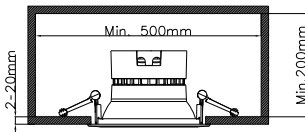

Product data

General Information		Power Consumption	
Light source replaceable	No	Power Factor (Fraction)	0.9
Number of gear units	1 unit	Cable	Cord with plug SAA 3-pole
CE mark	CE mark	Temperature	
ENEC mark	-	Ambient temperature range	-20 to +40 °C
Glow-wire test	Temperature 650 °C, duration 30 s	Controls and Dimming	
Light Technical		Dimmable	No
Correlated Color Temperature (Nom)	4000 K	Driver/power unit/transformer	Power supply unit (On/Off)
Number of light sources	1	Constant light output	Yes
Light source color	840 neutral white	Mechanical and Housing	
Optic type	Beam angle 60 to 120°	Housing Material	Aluminum
Optical cover type	Transparent bowl with white cover	Reflector material	Polycarbonate
Luminaire light beam spread	90°	Optic material	Polycarbonate
Operating and Electrical			
Input Voltage	220-240 V		

Dimensional drawing

Dimension 灯具尺寸	A (mm)	B (mm)
DN290B 1xDLED / ALU	95 / 99	Φ 122
DN291B 1xDLED / ALU	105 / 109	Φ 167
DN292B 1xDLED / ALU	114 / 118	Φ 218
DN293B 1xDLED / ALU	114 / 118	Φ 218

Dimension 灯具尺寸	A (mm)	B (mm)
DN290B 1xDLED / ALU	95 / 99	Φ 122
DN291B 1xDLED / ALU	105 / 109	Φ 167
DN292B 1xDLED / ALU	114 / 118	Φ 218
DN293B 1xDLED / ALU	114 / 118	Φ 218