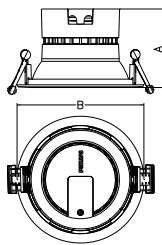

Product data

General Information		Power Consumption	
Light source replaceable	No	Power Factor (Fraction)	0.9
Number of gear units	1 unit	Cable	Cord with plug SAA 3-pole
CE mark	CE mark	Temperature	
ENEC mark	-	Ambient temperature range	-20 to +40 °C
Glow-wire test	Temperature 650 °C, duration 30 s	Controls and Dimming	
Light Technical		Dimmable	No
Correlated Color Temperature (Nom)	4000 K	Driver/power unit/transformer	Power supply unit (On/Off)
Number of light sources	1	Constant light output	Yes
Light source color	840 neutral white	Mechanical and Housing	
Optic type	Beam angle 60 to 120°	Housing Material	Aluminum
Optical cover type	Transparent bowl with white cover	Reflector material	Polycarbonate
Luminaire light beam spread	90°	Optic material	Polycarbonate
Operating and Electrical			
Input Voltage	220-240 V		

Dimensional drawing

Dimension 灯具尺寸	A (mm)	B (mm)
DN290B 1xDLED / ALU	95 / 99	Φ 122
DN291B 1xDLED / ALU	105 / 109	Φ 167
DN292B 1xDLED / ALU	114 / 118	Φ 218
DN293B 1xDLED / ALU	114 / 118	Φ 218

Dimension 灯具尺寸	A (mm)	B (mm)
DN290B 1xDLED / ALU	95 / 99	Φ 122
DN291B 1xDLED / ALU	105 / 109	Φ 167
DN292B 1xDLED / ALU	114 / 118	Φ 218
DN293B 1xDLED / ALU	114 / 118	Φ 218