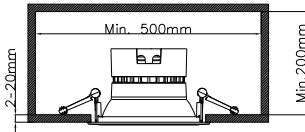

Product data

General Information		Power Consumption	
Light source replaceable	No	Power Consumption	11.6 W
Number of gear units	1 unit	Power Factor (Fraction)	0.9
CE mark	CE mark	Temperature	
ENEC mark	-	Ambient temperature range	-20 to +40 °C
Glow-wire test	Temperature 650 °C, duration 30 s	Controls and Dimming	
Light Technical		Dimmable	No
Correlated Color Temperature (Nom)	4000 K	Driver/power unit/transformer	Power supply unit (On/Off)
Number of light sources	1	Constant light output	Yes
Light source color	840 neutral white	Mechanical and Housing	
Optic type	Beam angle 60 to 120°	Housing Material	Aluminum
Optical cover type	Transparent bowl with white cover	Reflector material	Polycarbonate
Luminaire light beam spread	90°	Optic material	Polycarbonate
Operating and Electrical			
Input Voltage	220-240 V		

Dimensional drawing

Dimension 灯具尺寸	A (mm)	B (mm)
DN290B 1xDLED / ALU	95 / 99	Φ 122
DN291B 1xDLED / ALU	105 / 109	Φ 167
DN292B 1xDLED / ALU	114 / 118	Φ 218
DN293B 1xDLED / ALU	114 / 118	Φ 218

Dimension 灯具尺寸	A (mm)	B (mm)
DN290B 1xDLED / ALU	95 / 99	Φ 122
DN291B 1xDLED / ALU	105 / 109	Φ 167
DN292B 1xDLED / ALU	114 / 118	Φ 218
DN293B 1xDLED / ALU	114 / 118	Φ 218