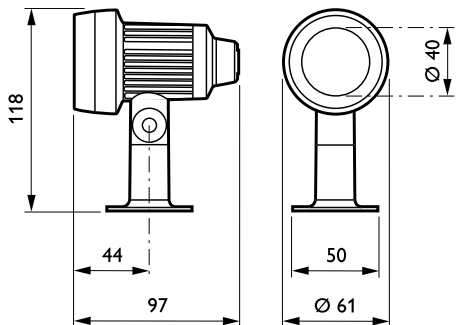

Product data

General Information	
Number of light sources	1 [1 pc]
Lamp family code	LED-HP [LED High Power]
Lamp colour code	Amber
Glow-wire test	850/5 [Temperature 850 °C, duration 5 s]
Country version	NO [Norway]
CE mark	CE mark
Outdoor optic type	Medium beam angle 36°

Product Data	
Full product code	911401607102
Order product name	BGP310 1xLED-HP/AM 24V 36
Order code	911401607102
Numerator – quantity per pack	1
Numerator – packs per outer box	27
Material no. (12NC)	911401607102
Net weight (piece)	0.360 kg

LED Outdoor Spot BGP310/311

Dimensional drawing

Vaya

Vaya