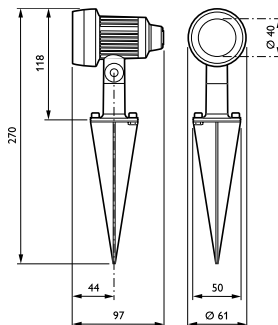

Product Data	
Full product code	911401607102
Order product name	BGP310 1xLED-HP/AM 24V 36
Order code	911401607102
Numerator – quantity per pack	1
Numerator – packs per outer box	27
Material no. (12NC)	911401607102
Net weight (piece)	0.360 kg

LED Outdoor Spot BGP310/311

Dimensional drawing

Vaya

Vaya