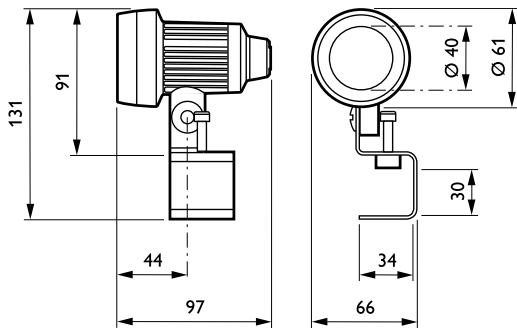

LED Outdoor Spot BGP310/311

BGP311 1xLED-HP/WW 24V 24

1 pc - LED High Power - Medium beam angle 24°

Project owners and developers want to create a pleasant environment at minimum cost, but without compromising on the quality of the lighting. Vaya LED Spot is an affordable, highly reliable solution that minimizes the initial investment while offering a choice of attractive lighting effects that can bring a property to life. Multiple mounting bracket options mean this robust, simply designed fixture is also extremely easy to install.

Product data

General Information		Mech. impact protection code	
Number of light sources	1 [1 pc]	IK08 [5 J vandal-protected]	
Lamp family code	LED-HP [LED High Power]	Product Data	
Light source colour	Warm white	Full product code	911401607302
Glow-wire test	850/5 [Temperature 850 °C, duration 5 s]	Order product name	BGP311 1xLED-HP/WW 24V 24
Country version	NO [Norway]	Order code	01607302
CE mark	CE mark	Numerator – quantity per pack	1
Outdoor optic type	Medium beam angle 24°	Numerator – packs per outer box	27
Operating and Electrical		Material no. (12NC)	911401607302
Input voltage	24 V	Net weight (piece)	0.410 kg
Input frequency	50 to 60 Hz		
Approval and Application			
Ingress protection code	IP65 [Dust penetration-protected, jet-proof]		

LED Outdoor Spot BGP310/311

Dimensional drawing

Vaya