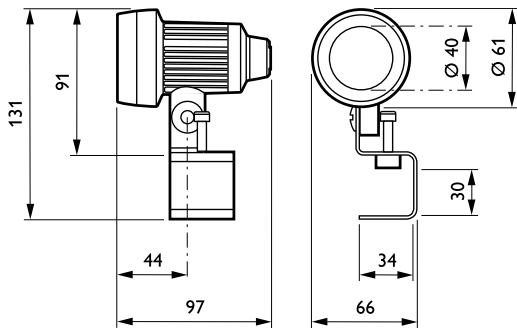

### Product data

General Information	
Number of light sources	1 [ 1 pc]
Lamp family code	LED-HP [ LED High Power]
Lamp colour code	Amber
Glow-wire test	850/5 [ Temperature 850 °C, duration 5 s]
Country version	NO [ Norway]
CE mark	CE mark
Outdoor optic type	Narrow beam angle 12°

Product Data	
Full product code	911401607802
Order product name	BGP311 1xLED-HP/AM 24V 12
Order code	911401607802
Numerator – quantity per pack	1
Numerator – packs per outer box	27
Material no. (12NC)	911401607802
Net weight (piece)	0.410 kg

## Dimensional drawing

Vaya