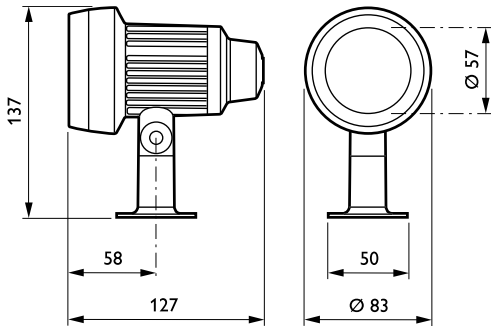

## BGP310 3xLED-HP/WW 220-240V 12

3 pcs - LED High Power - Narrow beam angle 12°

Project owners and developers want to create a pleasant environment at minimum cost, but without compromising on the quality of the lighting. Vaya LED Spot is an affordable, highly reliable solution that minimizes the initial investment while offering a choice of attractive lighting effects that can bring a property to life. Multiple mounting bracket options mean this robust, simply designed fixture is also extremely easy to install.

### Product data

General Information		Mech. impact protection code	
Number of light sources	3 [ 3 pcs]	IK08 [ 5 J vandal-protected]	
Lamp family code	LED-HP [ LED High Power]	Product Data	
Light source colour	Warm white	Full product code	911401608702
Glow-wire test	850/5 [ Temperature 850 °C, duration 5 s]	Order product name	BGP310 3xLED-HP/WW 220-240V 12
Country version	NO [ Norway]	Order code	01608702
CE mark	CE mark	Numerator – quantity per pack	1
Outdoor optic type	Narrow beam angle 12°	Numerator – packs per outer box	27
Operating and Electrical		Material no. (12NC)	911401608702
Input voltage	220 to 240 V	Net weight (piece)	0.700 kg
Input frequency	50 to 60 Hz		
Approval and Application			
Ingress protection code	IP65 [ Dust penetration-protected, jet-proof]		

## Dimensional drawing

Vaya

Vaya