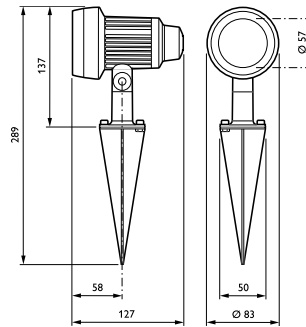

## BGP310 3xLED-HP/WW 220-240V 12

3 pcs - LED High Power - Narrow beam angle 12°

Project owners and developers want to create a pleasant environment at minimum cost, but without compromising on the quality of the lighting. Vaya LED Spot is an affordable, highly reliable solution that minimizes the initial investment while offering a choice of attractive lighting effects that can bring a property to life. Multiple mounting bracket options mean this robust, simply designed fixture is also extremely easy to install.

### Product data

General Information		Mech. impact protection code	
Number of light sources	3 [ 3 pcs]	IK08 [ 5 J vandal-protected]	
Lamp family code	LED-HP [ LED High Power]	Product Data	
Light source colour	Warm white	Full product code	911401608702
Glow-wire test	850/5 [ Temperature 850 °C, duration 5 s]	Order product name	BGP310 3xLED-HP/WW 220-240V 12
Country version	NO [ Norway]	Order code	01608702
CE mark	CE mark	Numerator – quantity per pack	1
Outdoor optic type	Narrow beam angle 12°	Numerator – packs per outer box	27
Operating and Electrical		Material no. (12NC)	911401608702
Input voltage	220 to 240 V	Net weight (piece)	0.700 kg
Input frequency	50 to 60 Hz		
Approval and Application			
Ingress protection code	IP65 [ Dust penetration-protected, jet-proof]		

## Dimensional drawing

Vaya

Vaya