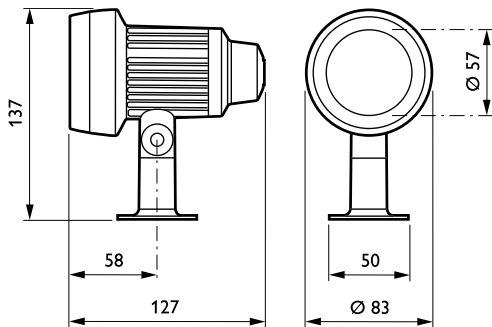

Product data

General Information	
Number of light sources	3 pcs
Lamp family code	LED-HP [LED High Power]
Light source color	Warm white
Glow-wire test	Temperature 850 °C, duration 5 s
Country version	NO [Norway]
CE mark	CE mark
Optic type outdoor	Narrow beam angle 12°

Product Data	
Full product code	911401608702
Order product name	BGP310 3xLED-HP/WW 220-240V 12
Order code	911401608702
Numerator - Quantity Per Pack	1
Numerator - Packs per outer box	27
Material Nr. (12NC)	911401608702
Net Weight (Piece)	0.700 kg

Vaya Spotlight

Dimensional drawing

Vaya

Vaya