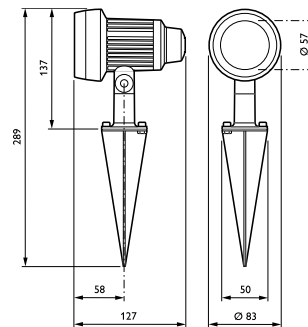

Product data

General Information	
Number of light sources	3 pcs
Lamp family code	LED-HP [LED High Power]
Light source color	Warm white
Glow-wire test	Temperature 850 °C, duration 5 s
Country version	NO [Norway]
CE mark	CE mark
Optic type outdoor	Narrow beam angle 12°

Product Data	
Full product code	911401608702
Order product name	BGP310 3xLED-HP/WW 220-240V 12
Order code	911401608702
Numerator - Quantity Per Pack	1
Numerator - Packs per outer box	27
Material Nr. (12NC)	911401608702
Net Weight (Piece)	0.700 kg

Vaya Spotlight

Dimensional drawing

Vaya

Vaya