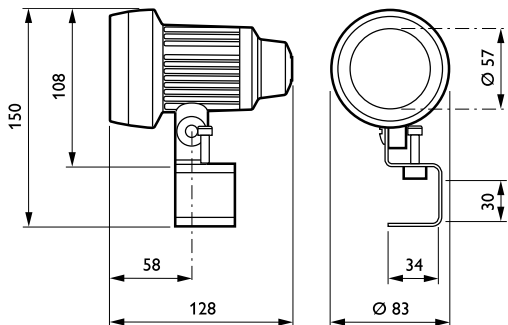

### Product data

General Information	
Number of light sources	3 [ 3 pcs]
Lamp family code	LED-HP [ LED High Power]
Lamp colour code	Neutral white
Glow-wire test	850/5 [ Temperature 850 °C, duration 5 s]
Country version	NO [ Norway]
CE mark	CE mark
Outdoor optic type	Narrow beam angle 12°
Operating and Electrical	
Input voltage	220 to 240 V
Input frequency	50 to 60 Hz
Approval and Application	
Ingress protection code	IP65 [ Dust penetration-protected, jet-proof]

Mech. impact protection code	IK08 [ 5 J vandal-protected]
Product Data	
Full product code	911401609902
Order product name	BGP311 3xLED-HP/NW 220-240V 12
Order code	911401609902
Numerator – quantity per pack	1
Numerator – packs per outer box	27
Material no. (12NC)	911401609902
Net weight (piece)	0.750 kg

## Dimensional drawing

Vaya