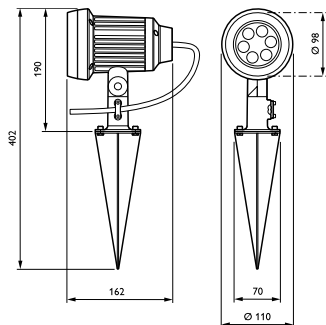

LED Outdoor Spot BGP310/311

BGP310 6xLED-HP/WW 220-240V 36

6 pcs - LED High Power - Medium beam angle 36°

Project owners and developers want to create a pleasant environment at minimum cost, but without compromising on the quality of the lighting. Vaya LED Spot is an affordable, highly reliable solution that minimizes the initial investment while offering a choice of attractive lighting effects that can bring a property to life. Multiple mounting bracket options mean this robust, simply designed fixture is also extremely easy to install.

Product data

General Information		Mech. impact protection code	
Number of light sources	6 [6 pcs]	IK08 [5 J vandal-protected]	
Lamp family code	LED-HP [LED High Power]	Product Data	
Lamp colour code	Warm white	Full product code	911401635602
Driver/power unit/transformer	No [-]	Order product name	BGP310 6xLED-HP/WW 220-240V 36
Glow-wire test	850/5 [Temperature 850 °C, duration 5 s]	Order code	911401635602
Country version	NO [Norway]	Numerator – quantity per pack	1
CE mark	CE mark	Numerator – packs per outer box	8
Outdoor optic type	Medium beam angle 36°	Material no. (12NC)	911401635602
Operating and Electrical		Net weight (piece)	1.600 kg
Input voltage	220 to 240 V	 	
Input frequency	50 to 60 Hz		
Approval and Application			
Ingress protection code	IP65 [Dust penetration-protected, jet-proof]		

LED Outdoor Spot BGP310/311

Dimensional drawing

Vaya

Vaya