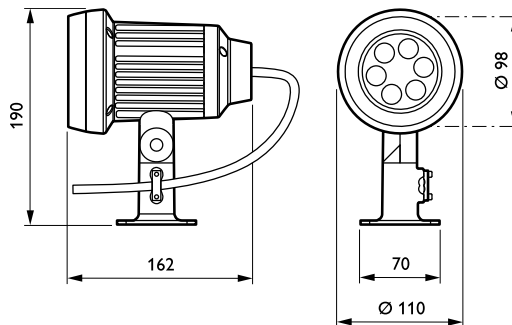

LED Outdoor Spot BGP310/311

BGP310 6xLED-HP/WW 220-240V 36

6 pcs - LED High Power - Medium beam angle 36°

Project owners and developers want to create a pleasant environment at minimum cost, but without compromising on the quality of the lighting. Vaya LED Spot is an affordable, highly reliable solution that minimizes the initial investment while offering a choice of attractive lighting effects that can bring a property to life. Multiple mounting bracket options mean this robust, simply designed fixture is also extremely easy to install.

Product data

General Information		Mech. impact protection code	
Number of light sources	6 [6 pcs]	IK08 [5 J vandal-protected]	
Lamp family code	LED-HP [LED High Power]	Product Data	
Lamp colour code	Warm white	Full product code	911401635602
Driver/power unit/transformer	No [-]	Order product name	BGP310 6xLED-HP/WW 220-240V 36
Glow-wire test	850/5 [Temperature 850 °C, duration 5 s]	Order code	911401635602
Country version	NO [Norway]	Numerator – quantity per pack	1
CE mark	CE mark	Numerator – packs per outer box	8
Outdoor optic type	Medium beam angle 36°	Material no. (12NC)	911401635602
Operating and Electrical		Net weight (piece)	1.600 kg
Input voltage	220 to 240 V	 	
Input frequency	50 to 60 Hz		
Approval and Application			
Ingress protection code	IP65 [Dust penetration-protected, jet-proof]		

LED Outdoor Spot BGP310/311

Dimensional drawing

Vaya

Vaya