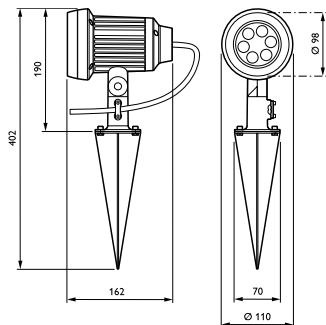

Product data

General Information	
Number of light sources	6 pcs
Lamp family code	LED-HP [LED High Power]
Light source color	Amber
Driver/power unit/transformer	-
Glow-wire test	Temperature 850 °C, duration 5 s
Country version	NO [Norway]
CE mark	CE mark
Optic type outdoor	Narrow beam angle 12°

Product Data	
Full product code	911401636002
Order product name	BGP310 6xLED-HP/AM 220-240V 12
Order code	911401636002
Numerator - Quantity Per Pack	1
Numerator - Packs per outer box	8
Material Nr. (12NC)	911401636002
Net Weight (Piece)	1.600 kg

Vaya Spotlight

Dimensional drawing

Vaya

Vaya