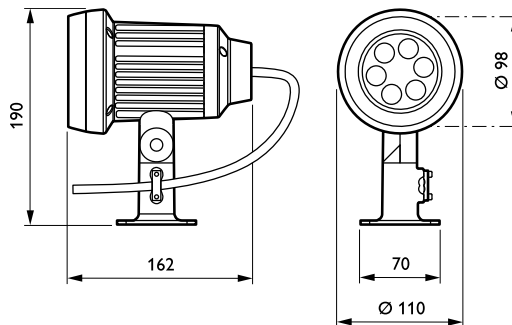

Vaya Spotlight

Dimensional drawing

Vaya