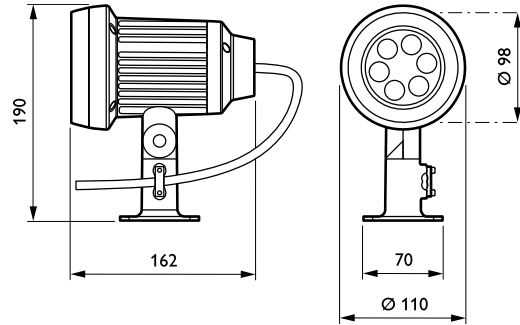

## BGP310 6xLED-HP/RD 220-240V 12

6 pcs - LED High Power - Narrow beam angle 12°

Project owners and developers want to create a pleasant environment at minimum cost, but without compromising on the quality of the lighting. Vaya LED Spot is an affordable, highly reliable solution that minimizes the initial investment while offering a choice of attractive lighting effects that can bring a property to life. Multiple mounting bracket options mean this robust, simply designed fixture is also extremely easy to install.

### Product data

General Information		Mech. impact protection code	
Number of light sources	6 [ 6 pcs]	IK08 [ 5 J vandal-protected]	
Lamp family code	LED-HP [ LED High Power]	Product Data	
Lamp colour code	Red	Full product code	911401636302
Glow-wire test	850/5 [ Temperature 850 °C, duration 5 s]	Order product name	BGP310 6xLED-HP/RD 220-240V 12
Country version	NO [ Norway]	Order code	911401636302
CE mark	CE mark	Numerator – quantity per pack	1
Outdoor optic type	Narrow beam angle 12°	Numerator – packs per outer box	8
Operating and Electrical		Material no. (12NC)	911401636302
Input voltage	220 to 240 V	Net weight (piece)	1.600 kg
Input frequency	50 to 60 Hz		
Approval and Application			
Ingress protection code	IP65 [ Dust penetration-protected, jet-proof]		

## Dimensional drawing

Vaya

Vaya