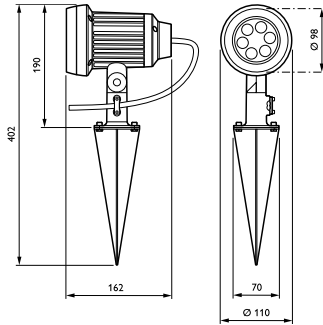

## BGP310 6xLED-HP/RD 220-240V 12

6 pcs - LED High Power - Narrow beam angle 12°

Project owners and developers want to create a pleasant environment at minimum cost, but without compromising on the quality of the lighting. Vaya LED Spot is an affordable, highly reliable solution that minimizes the initial investment while offering a choice of attractive lighting effects that can bring a property to life. Multiple mounting bracket options mean this robust, simply designed fixture is also extremely easy to install.

### Product data

General Information		Mech. impact protection code	
Number of light sources	6 [ 6 pcs]	IK08 [ 5 J vandal-protected]	
Lamp family code	LED-HP [ LED High Power]	Product Data	
Lamp colour code	Red	Full product code	911401636302
Glow-wire test	850/5 [ Temperature 850 °C, duration 5 s]	Order product name	BGP310 6xLED-HP/RD 220-240V 12
Country version	NO [ Norway]	Order code	911401636302
CE mark	CE mark	Numerator – quantity per pack	1
Outdoor optic type	Narrow beam angle 12°	Numerator – packs per outer box	8
Operating and Electrical		Material no. (12NC)	911401636302
Input voltage	220 to 240 V	Net weight (piece)	1.600 kg
Input frequency	50 to 60 Hz		
Approval and Application			
Ingress protection code	IP65 [ Dust penetration-protected, jet-proof]		

## Dimensional drawing

Vaya

Vaya