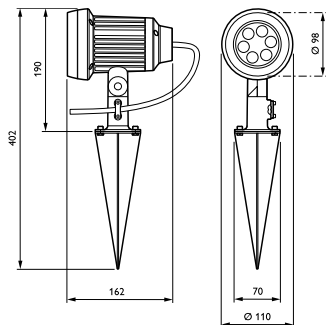

Product data

General Information	
Number of light sources	6 pcs
Lamp family code	LED-HP [LED High Power]
Light source color	Red
Glow-wire test	Temperature 850 °C, duration 5 s
Country version	IN [India]
CE mark	CE mark
Optic type outdoor	Medium beam angle 36°

Product Data	
Full product code	911401638802
Order product name	BGP310 6xLED-HP/RD 220-240V 36 IN
Order code	911401638802
Numerator - Quantity Per Pack	1
Numerator - Packs per outer box	8
Material Nr. (12NC)	911401638802
Net Weight (Piece)	1.600 kg

Vaya Spotlight

Dimensional drawing

Vaya

Vaya