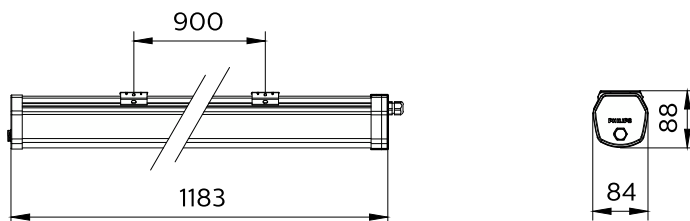

Temperature	
Ambient temperature range	-30 to +45 °C

Controls and Dimming	
Dimmable	Yes
Driver/power unit/transformer	Power supply unit (On/Off)
Control interface	DALI
Constant light output	No

Mechanical and Housing	
Housing Material	Polycarbonate
Reflector material	Steel
Optic material	Polycarbonate
Optical cover material	Polycarbonate
Fixation material	Stainless steel
Housing Color	Gray and white
Optical cover finish	Opal
Overall length	1,183 mm
Overall width	84 mm
Overall height	83 mm

Dimensions (Height x Width x Depth)	83 x 84 x 1183 mm
-------------------------------------	-------------------

Approval and Application	
Ingress protection code	IP65 [Dust penetration-protected, jet-proof]
Mech. impact protection code	IK08 [5 J vandal-protected]
Protection class IEC	Safety class I

## Dimensional drawing