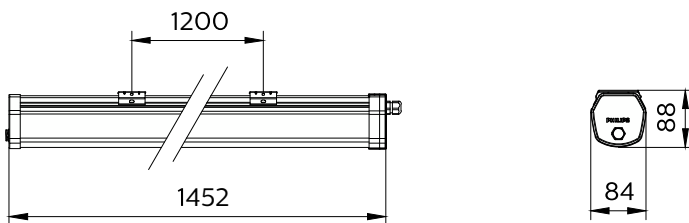

## Mechanical and Housing

Housing Material	Polycarbonate
Reflector material	Steel
Optic material	Polycarbonate
Optical cover material	Polycarbonate
Fixation material	Stainless steel
Housing Color	Gray and white
Optical cover finish	Opal
Overall length	1,452 mm
Overall width	84 mm
Overall height	83 mm

Dimensions (Height x Width x Depth)	83 x 84 x 1452 mm
-------------------------------------	-------------------

## Dimensional drawing