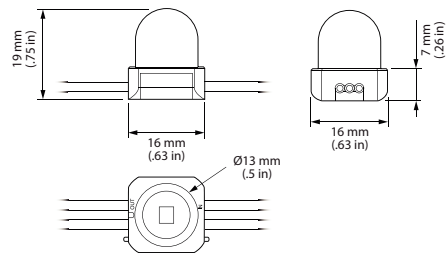

BGC494 50 RGB CLDM4 BK