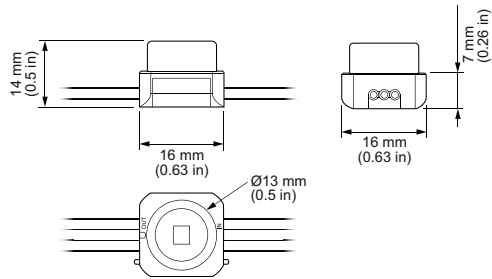

iColor Flex MX gen2

Lumen Maintenance 70% at 50 °C Calculated	60000
Lumen Maintenance 70% at 50 °C Reported	60000
Application conditions	
Ambient temperature range	-40 to +50 °C
Product data	
Full product code	871829162296399
Order product name	BGC494 50 RGB CLDM4 BK
EAN/UPC – product	8718291622963
Order code	101-000076-06

SAP numerator – quantity per pack	1
Numerator – packs per outer box	12
SAP material	912400130020
Net Weight (Piece)	0.692 kg
Commercial Code	101-000076-06
Commercial Code	iColor Flex MX gen2, Clear Dome Lens, Black Housing, 4 in On-Center Node Spacing

IP 66

Dimensional drawing

BGC494 50 RGB CLDM4 BK