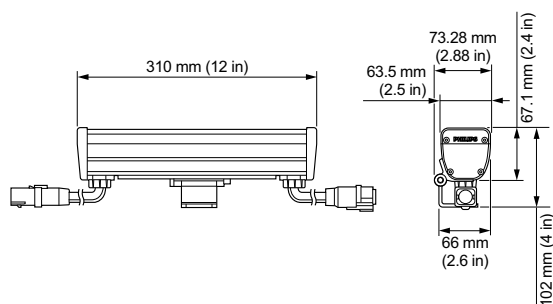

Vaya Linear MP

Ytelse over tid (i samsvar med IEC)

Lumen Maintenance 70% at 25°C Calculated	100000
Lumen Maintenance 70% at 25°C Reported	60000
Lumen Maintenance 70% at 40°C Calculated	100000
Lumen Maintenance 70% at 40°C Reported	60000
Lumen Maintenance 80% at 25°C Reported	60000
Lumen Maintenance 80% at 40°C Calculated	100000
Lumen Maintenance 80% at 40°C Reported	60000
Lumen Maintenance 80% at 50°C Calculated	100000
Lumen Maintenance 90% at 25°C Calculated	62000
Lumen Maintenance 90% at 25°C Reported	60000
Lumen Maintenance 90% at 40°C Calculated	62000
Lumen Maintenance 90% at 40°C Reported	60000

Bruksforhold

For omgivelsestemperaturer mellom	-40 to +40 °C

Produktdata

Fullstendig produktkode	871829162572899
Produktnavn for bestilling	BCP425 10x50 4000 L310 CE
EAN/UPC – produkt	8718291625728
Bestillingskode	62572899
Teller – antall per pakke	1
Teller – pakker per utvendige boks	4
Materialenr. (12NC)	912400130122
Nettovekt (stykk)	1,360 kg

Målskisse

Vaya