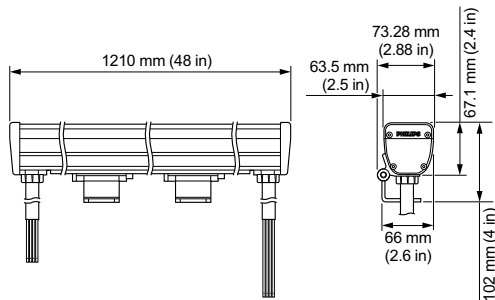

### Product data

General Information		Optic material	
Lamp family code	LED-HB [ LED High Brightness]	Optic material	Glass
Beam angle of light source	50 °	Optical cover/lens material	Tempered glass
Lamp colour code	Warm white	Optical cover/lens shape	Flat
Light source replaceable	No	Optical cover/lens finish	Clear
Driver included	Yes	Length	1210 mm
Optical cover/lens type	GC [ Clear glass]	Colour	Dark Grey
CE mark	CE mark	<b>Approval and Application</b>	
UL mark	No	Ingress protection code	IP66 [ Dust penetration-protected, jet-proof]
CQC mark	CQC-mark	Mech. impact protection code	IK06 [ 1 J]
Lifetime to 70% luminous flux	60000 h	<b>Initial Performance (IEC Compliant)</b>	
PSE mark	No	Initial luminous flux	3360 lm
<b>Operating and Electrical</b>		Initial luminous flux at color temperature of 2700 K	3360 lm
Input voltage	100 to 277 V	Lamp colour temperature	2700 K
Input frequency	50 to 60 Hz	Initial input power	60 W
<b>Controls and Dimming</b>		<b>Over Time Performance (IEC Compliant)</b>	
Dimmable	Yes	Lumen Maintenance 70% at 25°C Calculated	100000
<b>Mechanical and Housing</b>		Lumen Maintenance 70% at 25°C Reported	60000
Housing material	Aluminum extruded		

### Product Data

Full product code	871829162601599
Order product name	BCP425 50 2700 L1210 CE CQC
EAN/UPC – product	8718291626015
Order code	912400130151
Numerator – quantity per pack	1
Numerator – packs per outer box	4
Material no. (12NC)	912400130151
Net weight (piece)	3.850 kg

### Dimensional drawing

Vaya