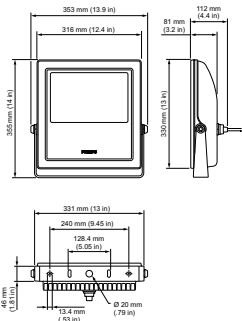

Product Data

Full product code	871829163548299
Order product name	BCP418 48xLED-HB/2700 220-240V 40 CE CQC
EAN/UPC – product	8718291635482
Order code	63548299
Numerator – quantity per pack	1
Numerator – packs per outer box	2
Material no. (12NC)	912400130403
Net weight (piece)	7.600 kg

Dimensional drawing

Vaya