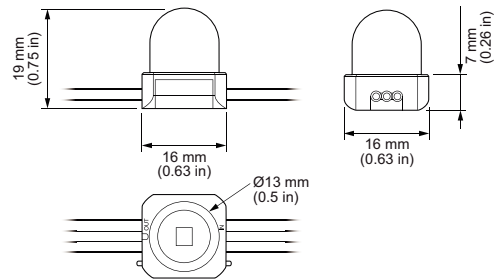

BGC482 50 3500K CLDM4 WH