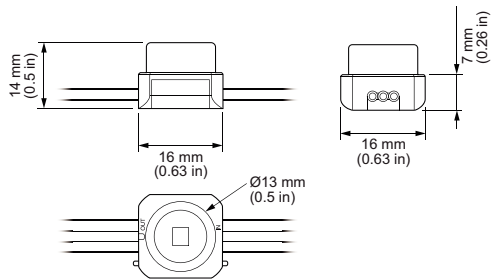

Flex Micro, eW

Initial input power	25 W
Over time performance (IEC compliant)	
Lumen Maintenance 70% at 25°C Calculated	100000
Lumen Maintenance 70% at 25°C Reported	60000
Lumen Maintenance 70% at 50°C Calculated	100000
Lumen Maintenance 70% at 50°C Reported	60000
Lumen Maintenance 80% at 25°C Calculated	90000
Lumen Maintenance 80% at 25°C Reported	60000
Lumen Maintenance 80% at 50°C Calculated	61000
Lumen Maintenance 80% at 50°C Reported	60000
Lumen Maintenance 90% at 25°C Calculated	38000
Lumen Maintenance 90% at 25°C Reported	38000
Lumen Maintenance 90% at 50°C Calculated	27000
Lumen Maintenance 90% at 50°C Reported	27000
Application conditions	
Ambient temperature range	-30 to +50 °C

Product data

Full product code	871829163913899
Order product name	BGC482 50 3500K CLDM4 WH
EAN/UPC - Product	8718291639138
Order code	500-000011-16
Numerator - Quantity Per Pack	1
Numerator - Packs per outer box	12
Material Nr. (12NC)	912400130460
Net Weight (Piece)	0.675 kg
Catalog Number	500-000011-16
Catalog Number Description	eW Flex Micro, 3500 K, Clear Dome Lens, White Housing, 4 in On-Center Node Spacing

Dimensional drawing

BGC482 50 3500K CLDM4 WH