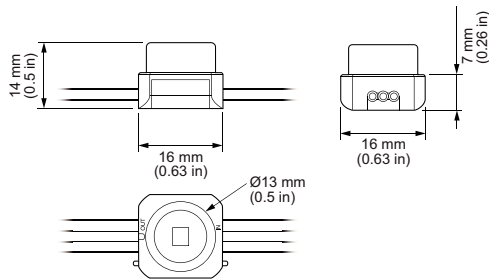

Flex Micro, eW

Initial input power	25 W
Over time performance (IEC compliant)	
Lumen Maintenance 70% at 25°C Calculated	100000
Lumen Maintenance 70% at 25°C Reported	60000
Lumen Maintenance 70% at 50°C Calculated	100000
Lumen Maintenance 70% at 50°C Reported	60000
Lumen Maintenance 80% at 25°C Calculated	90000
Lumen Maintenance 80% at 25°C Reported	60000
Lumen Maintenance 80% at 50°C Calculated	61000
Lumen Maintenance 80% at 50°C Reported	60000
Lumen Maintenance 90% at 25°C Calculated	38000
Lumen Maintenance 90% at 25°C Reported	38000
Lumen Maintenance 90% at 50°C Calculated	27000
Lumen Maintenance 90% at 50°C Reported	27000
Application conditions	
Ambient temperature range	-30 to +50 °C

Product data

Full product code	871829163941199
Order product name	BGC482 50 6500K CLDM12 WH
EAN/UPC - Product	8718291639411
Order code	500-000011-44
Numerator - Quantity Per Pack	1
Numerator - Packs per outer box	12
Material Nr. (12NC)	912400130488
Net Weight (Piece)	1.480 kg
Catalog Number	500-000011-44
Catalog Number Description	eW Flex Micro, 6500 K, Clear Dome Lens, White Housing, 12 in On-Center Node Spacing

Dimensional drawing

BGC482 50 6500K CLDM12 WH