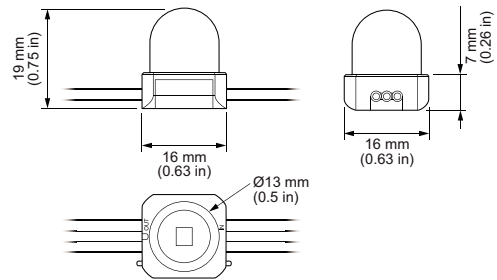

BGC482 50 6500K CLDM12 WH