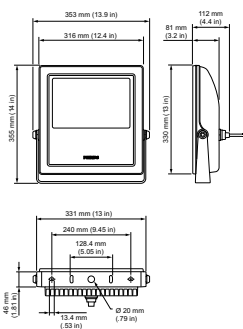

Application Conditions

Ambient temperature range	-40 to +104 °F
---------------------------	----------------

Product Data

Full product code	871829163824799
-------------------	-----------------

Order product name	BCP419 48xLED/GN 100-277V 10 CE ON-OFF
EAN/UPC - Product	8718291638247
Order code	912400130547
Local order code	.
Numerator - Quantity Per Pack	1
Numerator - Packs per outer box	2
Material Nr. (12NC)	912400130547
Net Weight (Piece)	7.500 kg

Dimensional drawing

Vaya