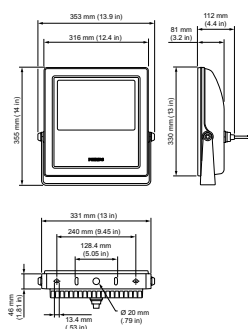

Application Conditions

Ambient temperature range	-40 to +40 °C
---------------------------	---------------

Product Data

Full product code	871829163828599
-------------------	-----------------

Order product name	BCP419 48xLED/BL 100-277V 20 CE ON-OFF
EAN/UPC – product	8718291638285
Order code	63828599
Numerator – quantity per pack	1
Numerator – packs per outer box	2
Material no. (12NC)	912400130551
Net weight (piece)	7.500 kg

Dimensional drawing

Vaya