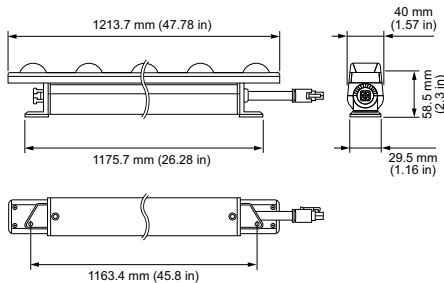

Product data

General information		CRI @ 2,700	
Light source colour	IntelliHue		93.3
Optic type	NB [Narrow beam]	Operating and electrical	
Optical cover/lens type	PC [Polycarbonate bowl/cover]	Input Voltage	100 to 277 V
Luminaire light beam spread	10° x 60°	Mechanical and housing	
CE mark	CE mark	Housing material	Aluminum extruded
UL mark	UL and cUL mark	Length	1220 mm
		Colour	White
Light technical		Approval and application	
Efficacy (lm/W) @ 4,000 K	59 lm/W	Ingress protection code	IP20 [Finger-protected]
Efficacy (lm/W) @ 2,700 K	59 lm/W	Energy Efficiency Class	G
CRI @ 4,000 K	93.3	FCC mark	FCC Class B
CRI R9 @ 4,000 K	68.2		

Ambient temperature range	-20 to +50 °C
---------------------------	---------------

Product data

Full product code	871829139153199
Order product name	SA500X 10X60 INTELLIHUE L1220
EAN/UPC – product	8718291391531
Order code	123-000025-05
SAP numerator – quantity per pack	1
Numerator – packs per outer box	6
SAP material	912400133453
Net Weight (Piece)	1.847 kg
Commercial Code	123-000025-05
Catalogue number description	PureStyle IntelliHue Powercore, 10° x 60°, 1219 mm (48 in), Narrow Beam Angle

Dimensional drawing

SA500X 10X60 INTELLIHUE L1220