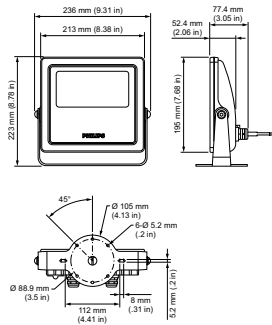

## Product Data

Full product code	871829164712699
Order product name	BCP433 RD 100-240 10 CE CQC PSE
EAN/UPC – product	8718291647126
Order code	64712699
Numerator – quantity per pack	1

Numerator – packs per outer box	4
Material no. (12NC)	912400133904
Net weight (piece)	2.670 kg

## Dimensional drawing

Vaya